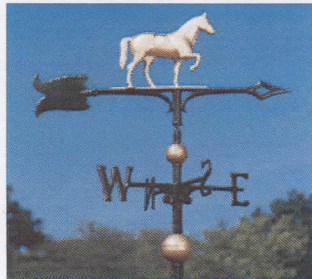

Accent Directions Weathervanes

The Accent Weathervanes are black and are crafted of rust-free aluminum. They are value priced and include an adjustable aluminum roof mount base.

(Wholesale)

46" Full Bodied Gold-Bronze

46" Eagle

46" Horse

46" Rooster

46" Sailboat

30" Full Bodied Gold-Bronze

30" Eagle

30" Horse

30" Rooster

30" Country Doctor

30" Black

30" Eagle

30" Sailboat

30" Rooster

30" Country Doctor

30" Horse

30" Cow