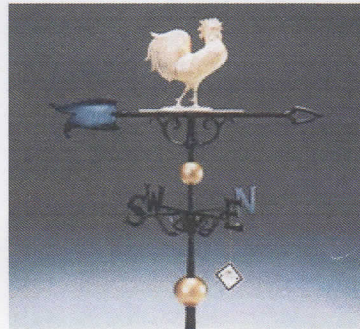

Accent Directions Weathervanes

The Accent Weathervanes are black and are crafted of rust-free aluminum. They are value priced and include an adjustable aluminum roof mount base.

(Wholesale)

46" Full Bodied Gold-Bronze

46" Eagle

46" Horse

46" Rooster

46" Sailboat

30" Full Bodied Gold-Bronze

30" Eagle

30" Horse

30" Rooster

30" Country Doctor

30" Black

30" Eagle

30" Sailboat

30" Rooster

30" Country Doctor

30" Horse

30" Cow

30" Tractor

24" Black

24" Horse

24" Rooster

24" Sailboat

24" Pheasant

24" Cow

24" Duck