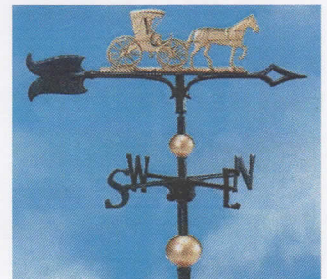

Accent Directions Weathervanes

The Accent Weathervanes are black and are crafted of rust-free aluminum. They are value priced and include an adjustable aluminum roof mount base.

(Wholesale)

46" Full Bodied Gold-Bronze

46" Eagle

46" Horse

46" Rooster

46" Sailboat

30" Full Bodied Gold-Bronze

30" Eagle

30" Horse

30" Rooster

30" Country Doctor

30" Black

30" Eagle

30" Sailboat

30" Rooster

30" Country Doctor

30" Horse

30" Cow

30" Tractor

24" Black

24" Horse

24" Rooster

24" Sailboat

24" Pheasant

24" Cow

24" Duck