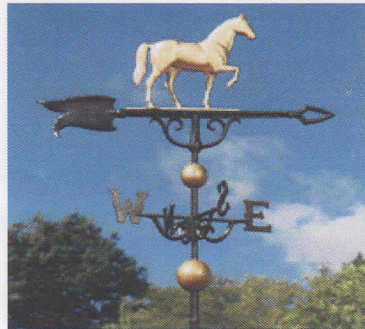

Accent Directions Weathervanes

The Accent Weathervanes are black and are crafted of rust-free aluminum. They are value priced and include an adjustable aluminum roof mount base.

(Wholesale)

46" Full Bodied Gold-Bronze

46" Eagle

46" Horse

46" Rooster

46" Sailboat

30" Full Bodied Gold-Bronze

30" Eagle

30" Horse

30" Rooster

30" Country Doctor

30" Black

30" Eagle

30" Sailboat

30" Rooster

30" Country Doctor

30" Horse

30" Cow